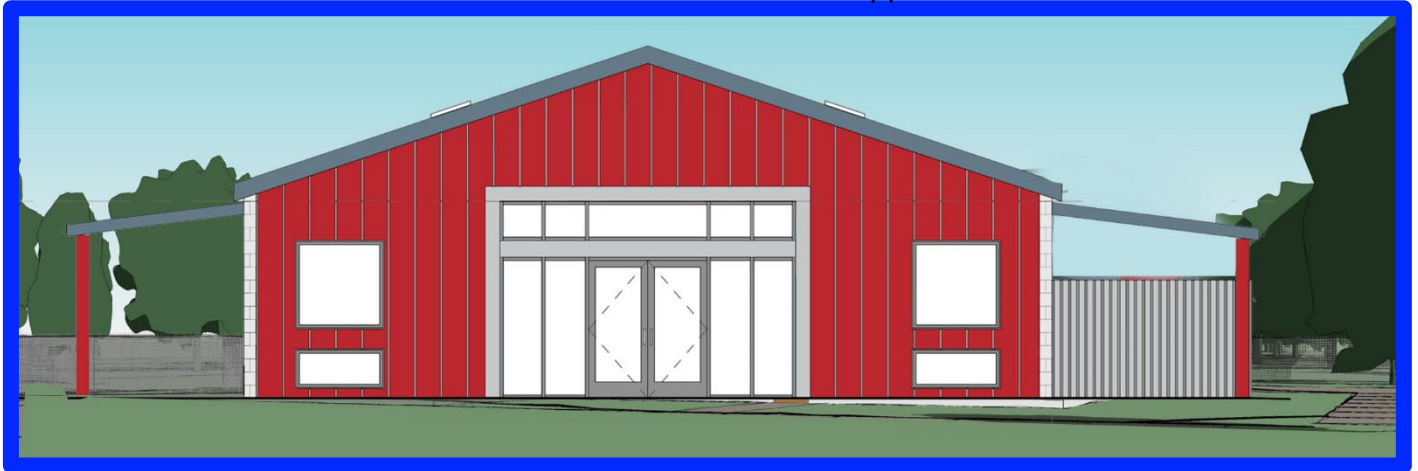

New Shelter

Plans

- Indoor / outdoor dog kennels
- Isolation area
- Holding area for strays
- Designated puppy kennels
- Food preparation and storage area
- Laundry room
- Room for pets to meet prospective adopters
- Veterinarian/medical office
- Enclosed horse stalls
- Outside play yard
- 5 acres of walking trails

Mission

It is our mission to give homeless pets a safe, clean, and comfortable environment until they are placed in loving homes.

The Humane Society of Northern Kentucky in cooperation with the Pendleton County Animal Shelter are dedicated to the reduction of homeless pets by promoting adoption, spay /neuter, education, and responsible pet ownership.

The new Shelter will engage the community through volunteer opportunities.

More

Information

For more information, including a floor plan, visit our website at www.humanesocietynky.org

Contact us

Phone: (859) 910-9259

Email: humanesocietynky@gmail.com

Website: www.humanesocietynky.org

Facebook: www.facebook.com/humanesocietynky

History

Before 1999, the County animal shelter was little more than two rabbit cages under the supervision of a Dog Warden. Dogs entering that "shelter" were routinely euthanized. Seeking a better outcome for the County's homeless pets, Judge Henry Bertram secured a grant in 1999 to build an animal shelter and hired an Animal Control Officer.

By the mid-2000s, with County funds and another grant, a small addition was built onto the Shelter. Rumpke generously leased the land for the existing Shelter to the County for 99 years. Though small and outdated, the Shelter has housed an average of 320 dogs per year. In 2022, alone, 318 dogs' lives were saved.